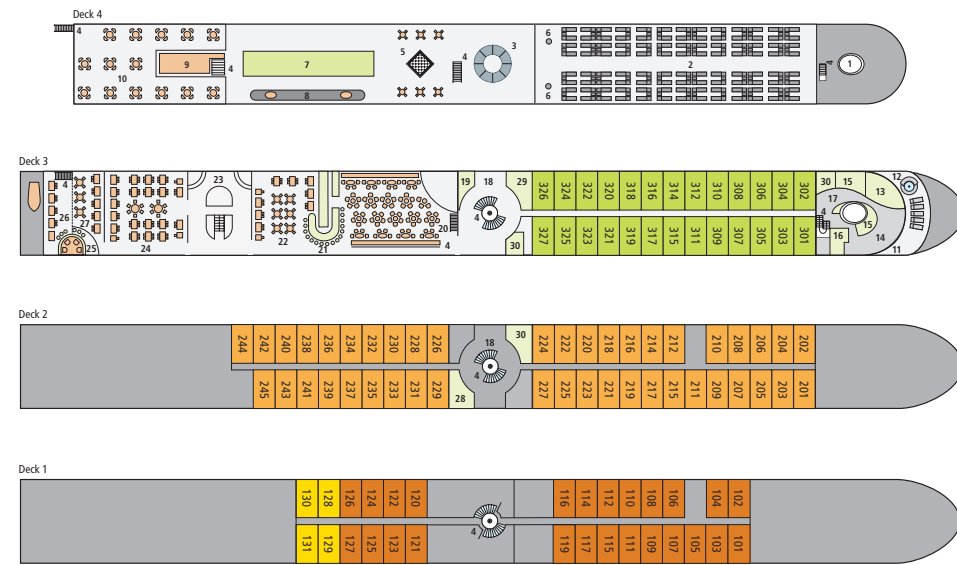

Deck plans RHINE, SEINE

A-ROSA AQUA A-ROSA VIVA

IDENTICAL LAYOUT: A-ROSA BRAVA

SHIPYARD: Neptun Werft GmbH, Warnemünde
 PASSENGERS: max. 202 guests | CABINS: 99 outside cabins per ship
 FLAG: Germany | LENGTH: 135 m | WIDTH: 11.4 m
 SPEED: max. 22 km/h | POWER: 4 x 331 kW/a total of 1,800 hp
 YEAR OF CONSTRUCTION: 2009 A-ROSA AQUA; 2010 A-ROSA VIVA; 2011 A-ROSA BRAVA

RHINE, DANUBE

A-ROSA FLORA A-ROSA SILVA

SHIPYARD: Neptun Werft GmbH, Warnemünde
 CABINS SILVA: 89 outside cabins per ship, 4 junior suites, 2 balcony suites, max. 186 guests
 CABINS FLORA: 83 outside cabins per ship, 7 junior suites, 4 balcony suites, 2 family cabins, max. 183 guests
 FLAG: Germany | LENGTH: 135 m | WIDTH: 11.4 m
 SPEED: max. 22 km/h | POWER: 4 x 331 kW/a total of 1,800 hp
 YEAR OF CONSTRUCTION: 2012 A-ROSA SILVA; 2014 A-ROSA FLORA

DANUBE

A-ROSA DONNA

IDENTICAL LAYOUT: A-ROSA BELLA, MIA, RIVA

SHIPYARD: Neptun Stahlbau GmbH, Warnemünde
 PASSENGERS: max. 242 guests | CABINS: 100 outside cabins per ship
 FLAG: Germany | LENGTH: 124.5 m | WIDTH: 14.4 m
 SPEED: max. 24 km/h | POWER: 2 x 800 kW/a total of 2,174 hp
 YEAR OF CONSTRUCTION: 2002 A-ROSA BELLA; 2002 A-ROSA DONNA; 2003 A-ROSA MIA; 2004 A-ROSA RIVA

RHÔNE/SAÔNE

A-ROSA STELLA

IDENTICAL LAYOUT: A-ROSA LUNA

SHIPYARD: Neptun Werft GmbH, Warnemünde
 PASSENGERS: max. 174 guests | CABINS: 86 outside cabins per ship
 FLAG: Germany | LENGTH: 125.8 m | WIDTH: 11.4 m
 SPEED: max. 24 km/h | POWER: 2 x 800 kW/a total of 2,174 hp
 YEAR OF CONSTRUCTION: 2005 A-ROSA LUNA; A-ROSA STELLA