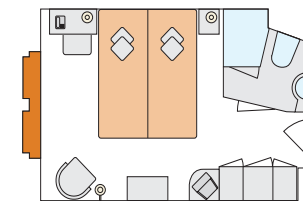

A 2-bed outside cabin,
14.5 m² / Deck 1
A-ROSA AQUA /
VIVA / STELLA /
FLORA / SILVA