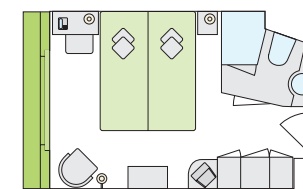

- 01 Wheelhouse
- 02 P'tit bar
- 03 Awnings
- 04 Stairs
- 05 Swimming pool
- 06 Giant chess board
- 07 Putting green
- 08 Shovelboard
- 09 Outdoor shower
- 10 Beverages buffet
- 11 Grill buffet
- 12 Lounge
- 13 Day lounge/Wine bar
- 14 Buffet
- 15 Market restaurant
- 16 Reception
- 17 Lobby
- 18 Dance floor/Stage
- 19 Bar
- 20 Massage/Beauty
- 21 Gym
- 22 Steam sauna/Organic sauna
- 23 Finnish sauna
- 24 Relaxation room

S 2-bed outside cabin,
with extra bed,
14.5 m² / Deck 1
A-ROSA AQUA /
VIVA / STELLA /
FLORA / SILVA

S 2-bed outside cabin,
14.5 m² / Deck 1
A-ROSA DONNA

A 2-bed outside cabin,
14.5 m² / Deck 1
A-ROSA AQUA /
VIVA / STELLA /
FLORA / SILVA

A 2-bed outside cabin,
with extra bed,
15.5 m² / Deck 1
A-ROSA DONNA

C 2-bed outside cabin,
Juliette balcony,
14.5 m² / Deck 2
A-ROSA AQUA /
VIVA / STELLA /
FLORA / SILVA

C 2-bed outside cabin,
Juliette balcony,
16 m² / Deck 3
A-ROSA DONNA