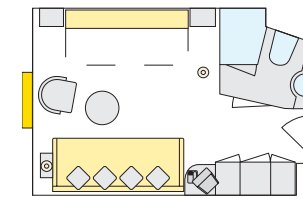

- 01 Wheelhouse
- 02 Stairs
- 03 Swimming pool
- 04 Awnings
- 05 Light dome
- 06 Gangways
- 07 Giant chess board
- 08 Shovelboard
- 09 Putting green
- 10 Grill station
- 11 Restaurant outdoor area
- 12 Day lounge/Market restaurant
- 13 Café/bar
- 14 Lobby
- 15 Reception
- 16 Massage/Beauty
- 17 Finnish sauna
- 18 Organic sauna
- 19 Changing rooms
- 20 Massage showers
- 21 Relaxation area
- 22 Gym
- 23 Bar
- 24 Lounge
- 25 Stage/Dance floor
- 26 Entrance
- 27 Toilets
- 28 Bord shop
- 29 Market restaurant/Buffer area

RHÔNE/SAÔNE

A-ROSA STELLA

IDENTICAL LAYOUT: A-ROSA LUNA

SHIPYARD: Neptun Werft GmbH, Warnemünde
 PASSENGERS: max. 174 guests | CABINS: 86 outside cabins per ship
 FLAG: Germany | LENGTH: 125.8 m | WIDTH: 11.4 m
 SPEED: max. 24 km/h | POWER: 2 x 800 kW/a total of 2,174 hp
 YEAR OF CONSTRUCTION: 2005 A-ROSA LUNA; A-ROSA STELLA

- 01 Wheelhouse
- 02 P'tit bar
- 03 Awnings
- 04 Stairs
- 05 Swimming pool
- 06 Giant chess board
- 07 Putting green
- 08 Shovelboard
- 09 Outdoor shower
- 10 Beverages buffet
- 11 Grill buffet
- 12 Lounge
- 13 Day lounge/Wine bar
- 14 Buffet
- 15 Market restaurant
- 16 Reception
- 17 Lobby
- 18 Dance floor/Stage
- 19 Bar
- 20 Massage/Beauty
- 21 Gym
- 22 Steam sauna/Organic sauna
- 23 Finnish sauna
- 24 Relaxation room