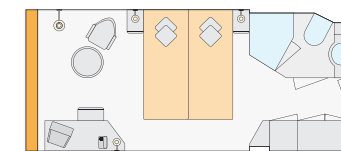

- 01 Wheelhouse
- 02 P'tit bar
- 03 Awnings
- 04 Stairs
- 05 Swimming pool
- 06 Giant chess board
- 07 Putting green
- 08 Shovelboard
- 09 Outdoor shower
- 10 Beverages buffet
- 11 Grill buffet
- 12 Lounge
- 13 Day lounge/Wine bar
- 14 Buffet
- 15 Market restaurant
- 16 Reception
- 17 Lobby
- 18 Dance floor/Stage
- 19 Bar
- 20 Massage/Beauty
- 21 Gym
- 22 Steam sauna/Organic sauna
- 23 Finnish sauna
- 24 Relaxation room

S 2-bed outside cabin,
with extra bed,
14.5 m² / Deck 1
A-ROSA AQUA /
VIVA / STELLA /
FLORA / SILVA

S 2-bed outside cabin,
14.5 m² / Deck 1
A-ROSA DONNA

A 2-bed outside cabin,
14.5 m² / Deck 1
A-ROSA AQUA /
VIVA / STELLA /
FLORA / SILVA

A 2-bed outside cabin,
with extra bed,
15.5 m² / Deck 1
A-ROSA DONNA

C 2-bed outside cabin,
Juliette balcony,
14.5 m² / Deck 2
A-ROSA AQUA /
VIVA / STELLA /
FLORA / SILVA

C 2-bed outside cabin,
Juliette balcony,
16 m² / Deck 3
A-ROSA DONNA