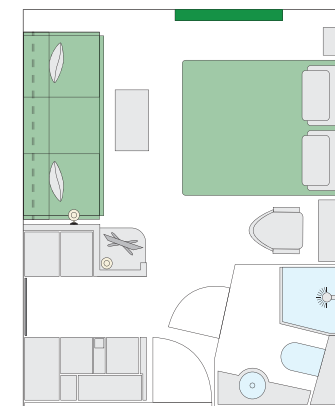

- 01 Wheelhouse
- 02 Recliners and awnings
- 03 Light dome
- 04 Stairs
- 05 Giant chess board
- 06 Shower
- 07 Putting green
- 08 Shovelboard
- 09 Mobile bar and grill station
- 10 Outdoor restaurant
- 11 SPA outdoor area
- 12 Whirlpool
- 13 Gym
- 14 SPA relaxation area
- 15 Massage/Beauty
- 16 Sanarium
- 17 SPA reception
- 18 Lobby
- 19 Excursion counter
- 20 Lounge
- 21 Bar
- 22 Café/Restaurant
- 23 Buffets and live cooking
- 24 Market restaurant
- 25 Bar (indoor/outdoor)
- 26 Restaurant outdoor area
- 27 Wine bar
- 28 Reception
- 29 Bord shop
- 30 Toilets

- 01 Wheelhouse
- 02 P'tit bar
- 03 Awnings
- 04 Stairs
- 05 Swimming pool
- 06 Giant chess board
- 07 Putting green
- 08 Shovelboard
- 09 Outdoor shower
- 10 Beverages buffet
- 11 Grill buffet
- 12 Lounge
- 13 Day lounge/Wine bar
- 14 Buffet
- 15 Market restaurant
- 16 Reception
- 17 Lobby
- 18 Dance floor/Stage
- 19 Bar
- 20 Massage/Beauty
- 21 Gym
- 22 Steam sauna/Organic sauna
- 23 Finnish sauna
- 24 Relaxation room

A 2-bed outside cabin,
with extra bed,
15.5 m² / Deck 1
A-ROSA DONNA

C 2-bed outside cabin,
Juliette balcony,
14.5 m² / Deck 2
A-ROSA AQUA /
VIVA / STELLA /
FLORA / SILVA

C 2-bed outside cabin,
Juliette balcony,
16 m² / Deck 3
A-ROSA DONNA

D 2-bed outside cabin,
Juliette balcony,
14.5 m² / Deck 3
A-ROSA AQUA /
VIVA / STELLA /
FLORA / SILVA

B 2-bed outside cabin,
with panorama window,
16 m² / Deck 3
A-ROSA DONNA

G Family cabin,
2-bed outside cabin with
2 extra beds,
18.5 m² / Deck 1
A-ROSA FLORA