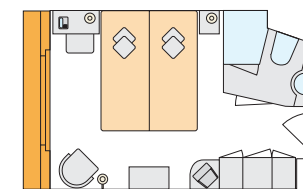

C 2-bed outside cabin,
Juliette balcony,
14.5 m² / Deck 2
A-ROSA AQUA /
VIVA / STELLA /
FLORA / SILVA