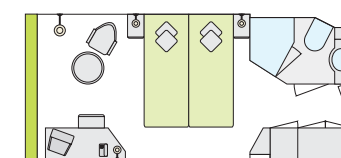

A 2-bed outside cabin,
with extra bed,
15.5 m² / Deck 1
A-ROSA DONNA

C 2-bed outside cabin,
Juliette balcony,
14.5 m² / Deck 2
A-ROSA AQUA /
VIVA / STELLA /
FLORA / SILVA

C 2-bed outside cabin,
Juliette balcony,
16 m² / Deck 3
A-ROSA DONNA

D 2-bed outside cabin,
Juliette balcony,
14.5 m² / Deck 3
A-ROSA AQUA /
VIVA / STELLA /
FLORA / SILVA

B 2-bed outside cabin,
with panorama window,
16 m² / Deck 3
A-ROSA DONNA

G Family cabin,
2-bed outside cabin with
2 extra beds,
18.5 m² / Deck 1
A-ROSA FLORA