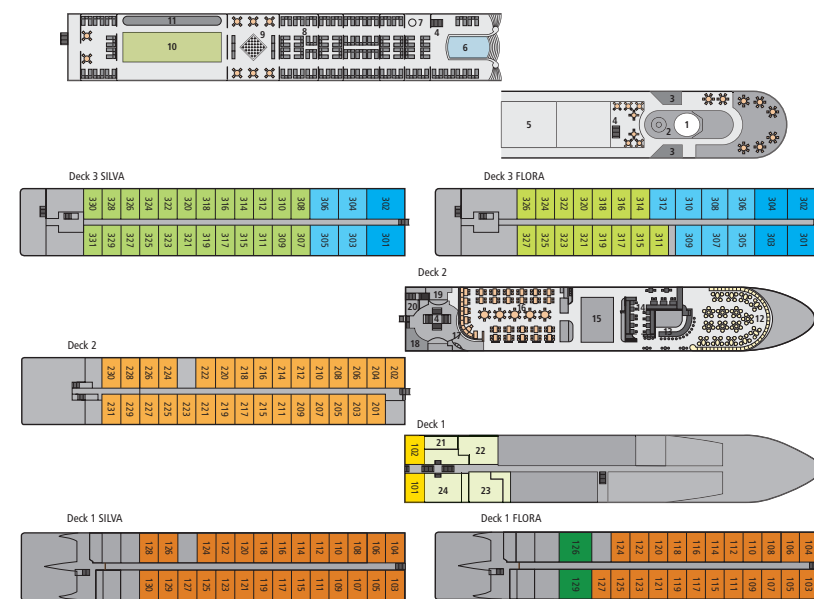

Deck plans RHINE, SEINE

A-ROSA AQUA A-ROSA VIVA

IDENTICAL LAYOUT: A-ROSA BRAVA

SHIPYARD: Neptun Werft GmbH, Warnemünde
 PASSENGERS: max. 202 guests | CABINS: 99 outside cabins per ship
 FLAG: Germany | LENGTH: 135 m | WIDTH: 11.4 m
 SPEED: max. 22 km/h | POWER: 4 x 331 kW/a total of 1,800 hp
 YEAR OF CONSTRUCTION: 2009 A-ROSA AQUA; 2010 A-ROSA VIVA; 2011 A-ROSA BRAVA

- 01 Wheelhouse
- 02 Recliners and awnings
- 03 Light dome
- 04 Stairs
- 05 Giant chess board
- 06 Shower
- 07 Putting green
- 08 Shovelboard
- 09 Mobile bar and grill station
- 10 Outdoor restaurant
- 11 SPA outdoor area
- 12 Whirlpool
- 13 Gym
- 14 SPA relaxation area
- 15 Massage/Beauty
- 16 Sanarium
- 17 SPA reception
- 18 Lobby
- 19 Excursion counter
- 20 Lounge
- 21 Bar
- 22 Café/Restaurant
- 23 Buffets and live cooking
- 24 Market restaurant
- 25 Bar (indoor/outdoor)
- 26 Restaurant outdoor area
- 27 Wine bar
- 28 Reception
- 29 Bord shop
- 30 Toilets

RHINE, DANUBE

A-ROSA FLORA A-ROSA SILVA

SHIPYARD: Neptun Werft GmbH, Warnemünde
 CABINS SILVA: 89 outside cabins per ship, 4 junior suites, 2 balcony suites, max. 186 guests
 CABINS FLORA: 83 outside cabins per ship, 7 junior suites, 4 balcony suites, 2 family cabins, max. 183 guests
 FLAG: Germany | LENGTH: 135 m | WIDTH: 11.4 m
 SPEED: max. 22 km/h | POWER: 4 x 331 kW/a total of 1,800 hp
 YEAR OF CONSTRUCTION: 2012 A-ROSA SILVA; 2014 A-ROSA FLORA

DANUBE

A-ROSA DONNA

IDENTICAL LAYOUT: A-ROSA BELLA, MIA, RIVA

SHIPYARD: Neptun Stahlbau GmbH, Warnemünde
 PASSENGERS: max. 242 guests | CABINS: 100 outside cabins per ship
 FLAG: Germany | LENGTH: 124.5 m | WIDTH: 14.4 m
 SPEED: max. 24 km/h | POWER: 2 x 800 kW/a total of 2,174 hp
 YEAR OF CONSTRUCTION: 2002 A-ROSA BELLA; 2002 A-ROSA DONNA; 2003 A-ROSA MIA; 2004 A-ROSA RIVA