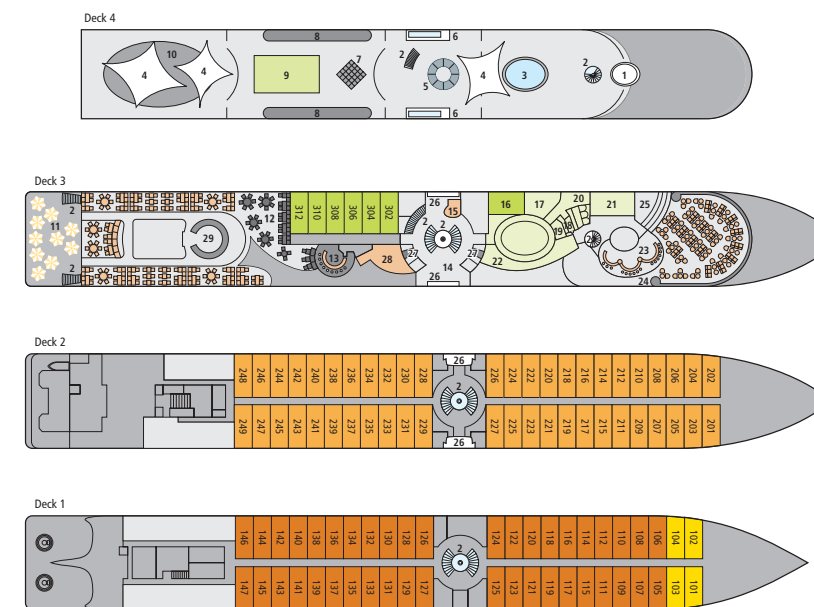

Deck plans RHINE, SEINE

A-ROSA AQUA A-ROSA VIVA

IDENTICAL LAYOUT: A-ROSA BRAVA

SHIPYARD: Neptun Werft GmbH, Warnemünde
 PASSENGERS: max. 202 guests | CABINS: 99 outside cabins per ship
 FLAG: Germany | LENGTH: 135 m | WIDTH: 11.4 m
 SPEED: max. 22 km/h | POWER: 4 x 331 kW/a total of 1,800 hp
 YEAR OF CONSTRUCTION: 2009 A-ROSA AQUA; 2010 A-ROSA VIVA; 2011 A-ROSA BRAVA

RHINE, DANUBE

A-ROSA FLORA A-ROSA SILVA

SHIPYARD: Neptun Werft GmbH, Warnemünde
 CABINS SILVA: 89 outside cabins per ship, 4 junior suites, 2 balcony suites, max. 186 guests
 CABINS FLORA: 83 outside cabins per ship, 7 junior suites, 4 balcony suites, 2 family cabins, max. 183 guests
 FLAG: Germany | LENGTH: 135 m | WIDTH: 11.4 m
 SPEED: max. 22 km/h | POWER: 4 x 331 kW/a total of 1,800 hp
 YEAR OF CONSTRUCTION: 2012 A-ROSA SILVA; 2014 A-ROSA FLORA

- 01 Wheelhouse
- 02 P'tit bar
- 03 Grill buffet/Drinks and beverages buffet
- 04 Stairs
- 05 Restaurant outdoor area
- 06 Pool
- 07 Shower
- 08 Recliners
- 09 Giant chess board
- 10 Putting green
- 11 Shovelboard
- 12 Lounge
- 13 Bar
- 14 Wine bar/Day lounge
- 15 Buffets and live cooking
- 16 Market restaurant
- 17 Bord shop
- 18 Reception
- 19 Lobby
- 20 Toilets
- 21 Organic sauna
- 22 SPA relaxation area
- 23 Massage/Beauty
- 24 Gym

DANUBE

A-ROSA DONNA

IDENTICAL LAYOUT: A-ROSA BELLA, MIA, RIVA

SHIPYARD: Neptun Stahlbau GmbH, Warnemünde
 PASSENGERS: max. 242 guests | CABINS: 100 outside cabins per ship
 FLAG: Germany | LENGTH: 124.5 m | WIDTH: 14.4 m
 SPEED: max. 24 km/h | POWER: 2 x 800 kW/a total of 2,174 hp
 YEAR OF CONSTRUCTION: 2002 A-ROSA BELLA; 2002 A-ROSA DONNA; 2003 A-ROSA MIA; 2004 A-ROSA RIVA