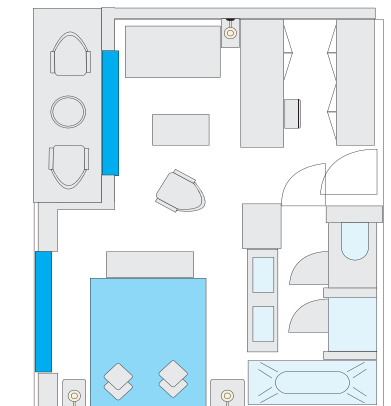

- 01 Wheelhouse
- 02 P'tit bar
- 03 Grill buffet/Drinks and beverages buffet
- 04 Stairs
- 05 Restaurant outdoor area
- 06 Pool
- 07 Shower
- 08 Recliners
- 09 Giant chess board
- 10 Putting green
- 11 Shovelboard
- 12 Lounge
- 13 Bar
- 14 Wine bar/Day lounge
- 15 Buffets and live cooking
- 16 Market restaurant
- 17 Bord shop
- 18 Reception
- 19 Lobby
- 20 Toilets
- 21 Organic sauna
- 22 SPA relaxation area
- 23 Massage/Beauty
- 24 Gym

- 01 Wheelhouse
- 02 P'tit bar
- 03 Awnings
- 04 Stairs
- 05 Swimming pool
- 06 Giant chess board
- 07 Putting green
- 08 Shovelboard
- 09 Outdoor shower
- 10 Beverages buffet
- 11 Grill buffet
- 12 Lounge
- 13 Day lounge/Wine bar
- 14 Buffet
- 15 Market restaurant
- 16 Reception
- 17 Lobby
- 18 Dance floor/Stage
- 19 Bar
- 20 Massage/Beauty
- 21 Gym
- 22 Steam sauna/Organic sauna
- 23 Finnish sauna
- 24 Relaxation room

D 2-bed outside cabin,
Juliette balcony,
14.5 m² / Deck 3
A-ROSA AQUA /
VIVA / STELLA /
FLORA / SILVA

B 2-bed outside cabin,
with panorama window,
16 m² / Deck 3
A-ROSA DONNA

G Family cabin,
2-bed outside cabin with
2 extra beds,
18.5 m² / Deck 1
A-ROSA FLORA

E 2-bed Junior Suite,
Juliette balcony,
21 m² / Deck 3
A-ROSA FLORA / SILVA

F 2-bed Balcony Suite,
balcony and Juliette balcony,
29 m² / Deck 3
A-ROSA FLORA / SILVA

The windows can only be opened in the cabin category of 2-bed outside cabin C and D with Juliette balcony and suites. Double beds cannot be separated (except SILVA and FLORA 103-106). Rhine/Seine: Each deck (cabins A, C, D) has 2 cabins available with a connecting door for use as family cabin.