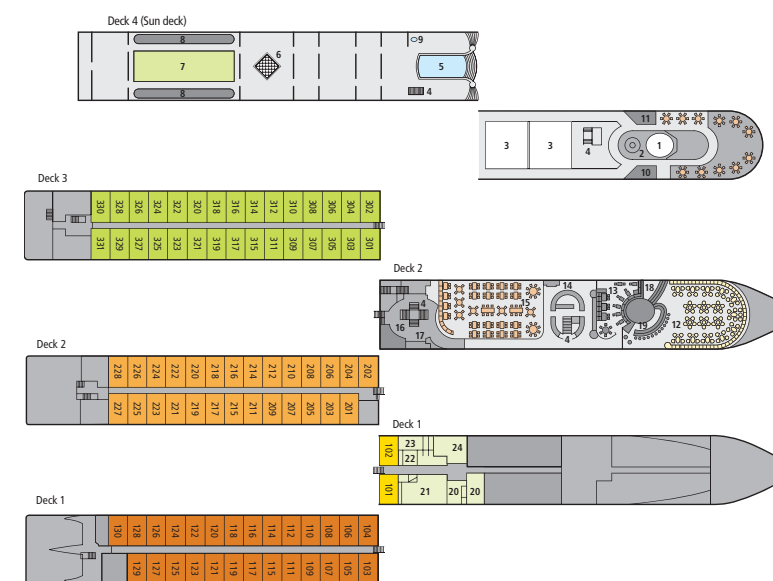

RHÔNE/SAÔNE

A-ROSA STELLA

IDENTICAL LAYOUT: A-ROSA LUNA

SHIPYARD: Neptun Werft GmbH, Warnemünde
PASSENGERS: max. 174 guests | CABINS: 86 outside cabins per ship
FLAG: Germany | LENGTH: 125.8 m | WIDTH: 11.4 m
SPEED: max. 24 km/h | POWER: 2 x 800 kW/a total of 2,174 hp
YEAR OF CONSTRUCTION: 2005 A-ROSA LUNA; A-ROSA STELLA

1. 01 Wheelhouse
2. 02 P'tit bar
3. 03 Awnings
4. 04 Stairs
5. 05 Swimming pool
6. 06 Giant chess board
7. 07 Putting green
8. 08 Shovelboard
9. 09 Outdoor shower
10. 10 Beverages buffet
11. 11 Grill buffet
12. 12 Lounge
13. 13 Day lounge/Wine bar
14. 14 Buffet
15. 15 Market restaurant
16. 16 Reception
17. 17 Lobby
18. 18 Dance floor/Stage
19. 19 Bar
20. 20 Massage/Beauty
21. 21 Gym
22. 22 Steam sauna/Organic sauna
23. 23 Finnish sauna
24. 24 Relaxation room