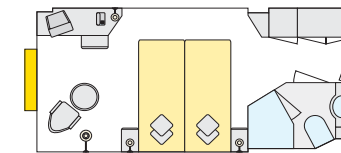

S 2-bed outside cabin,
with extra bed,
14.5 m² / Deck 1
A-ROSA AQUA /
VIVA / STELLA /
FLORA / SILVA

S 2-bed outside cabin,
14.5 m² / Deck 1
A-ROSA DONNA