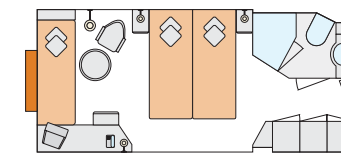

- 01 Wheelhouse
- 02 P'tit bar
- 03 Awnings
- 04 Stairs
- 05 Swimming pool
- 06 Giant chess board
- 07 Putting green
- 08 Shovelboard
- 09 Outdoor shower
- 10 Beverages buffet
- 11 Grill buffet
- 12 Lounge
- 13 Day lounge/Wine bar
- 14 Buffet
- 15 Market restaurant
- 16 Reception
- 17 Lobby
- 18 Dance floor/Stage
- 19 Bar
- 20 Massage/Beauty
- 21 Gym
- 22 Steam sauna/Organic sauna
- 23 Finnish sauna
- 24 Relaxation room

S 2-bed outside cabin,
with extra bed,
14.5 m² / Deck 1
A-ROSA AQUA /
VIVA / STELLA /
FLORA / SILVA

S 2-bed outside cabin,
14.5 m² / Deck 1
A-ROSA DONNA

A 2-bed outside cabin,
14.5 m² / Deck 1
A-ROSA AQUA /
VIVA / STELLA /
FLORA / SILVA