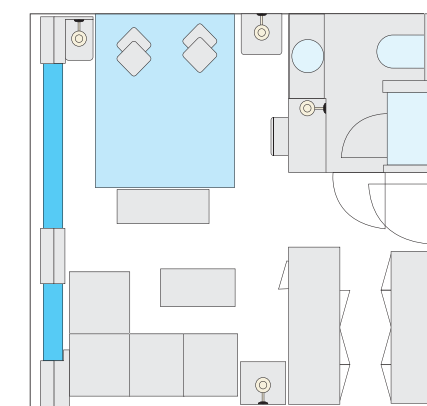

- 01 Wheelhouse
- 02 P'tit bar
- 03 Awnings
- 04 Stairs
- 05 Swimming pool
- 06 Giant chess board
- 07 Putting green
- 08 Shovelboard
- 09 Outdoor shower
- 10 Beverages buffet
- 11 Grill buffet
- 12 Lounge
- 13 Day lounge/Wine bar
- 14 Buffet
- 15 Market restaurant
- 16 Reception
- 17 Lobby
- 18 Dance floor/Stage
- 19 Bar
- 20 Massage/Beauty
- 21 Gym
- 22 Steam sauna/Organic sauna
- 23 Finnish sauna
- 24 Relaxation room

A 2-bed outside cabin,
with extra bed,
15.5 m² / Deck 1
A-ROSA DONNA

C 2-bed outside cabin,
Juliette balcony,
14.5 m² / Deck 2
A-ROSA AQUA /
VIVA / STELLA /
FLORA / SILVA

C 2-bed outside cabin,
Juliette balcony,
16 m² / Deck 3
A-ROSA DONNA

D 2-bed outside cabin,
Juliette balcony,
14.5 m² / Deck 3
A-ROSA AQUA /
VIVA / STELLA /
FLORA / SILVA

B 2-bed outside cabin,
with panorama window,
16 m² / Deck 3
A-ROSA DONNA

G Family cabin,
2-bed outside cabin with
2 extra beds,
18.5 m² / Deck 1
A-ROSA FLORA

E 2-bed Junior Suite,
Juliette balcony,
21 m² / Deck 3
A-ROSA FLORA / SILVA

F 2-bed Balcony Suite,
balcony and Juliette balcony,
29 m² / Deck 3
A-ROSA FLORA / SILVA

The windows can only be opened in the cabin category of 2-bed outside cabin C and D with Juliette balcony and suites. Double beds cannot be separated (except SILVA and FLORA 103-106). Rhine/Seine: Each deck (cabins A, C, D) has 2 cabins available with a connecting door for use as family cabin.