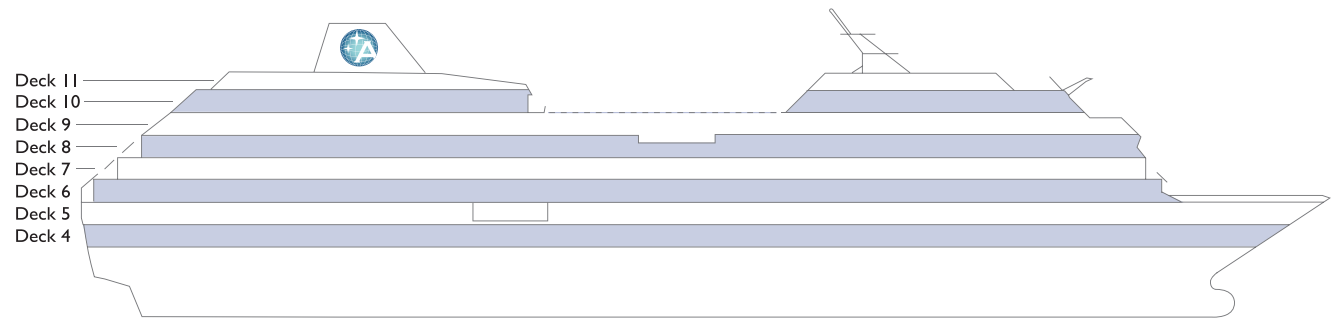

Azamara Pursuit Deck Plans

©2018 Azamara Club Cruises. Ship's Registry: Malta. Deck plans are subject to change without notice. Deck plan updated March 13, 2018.