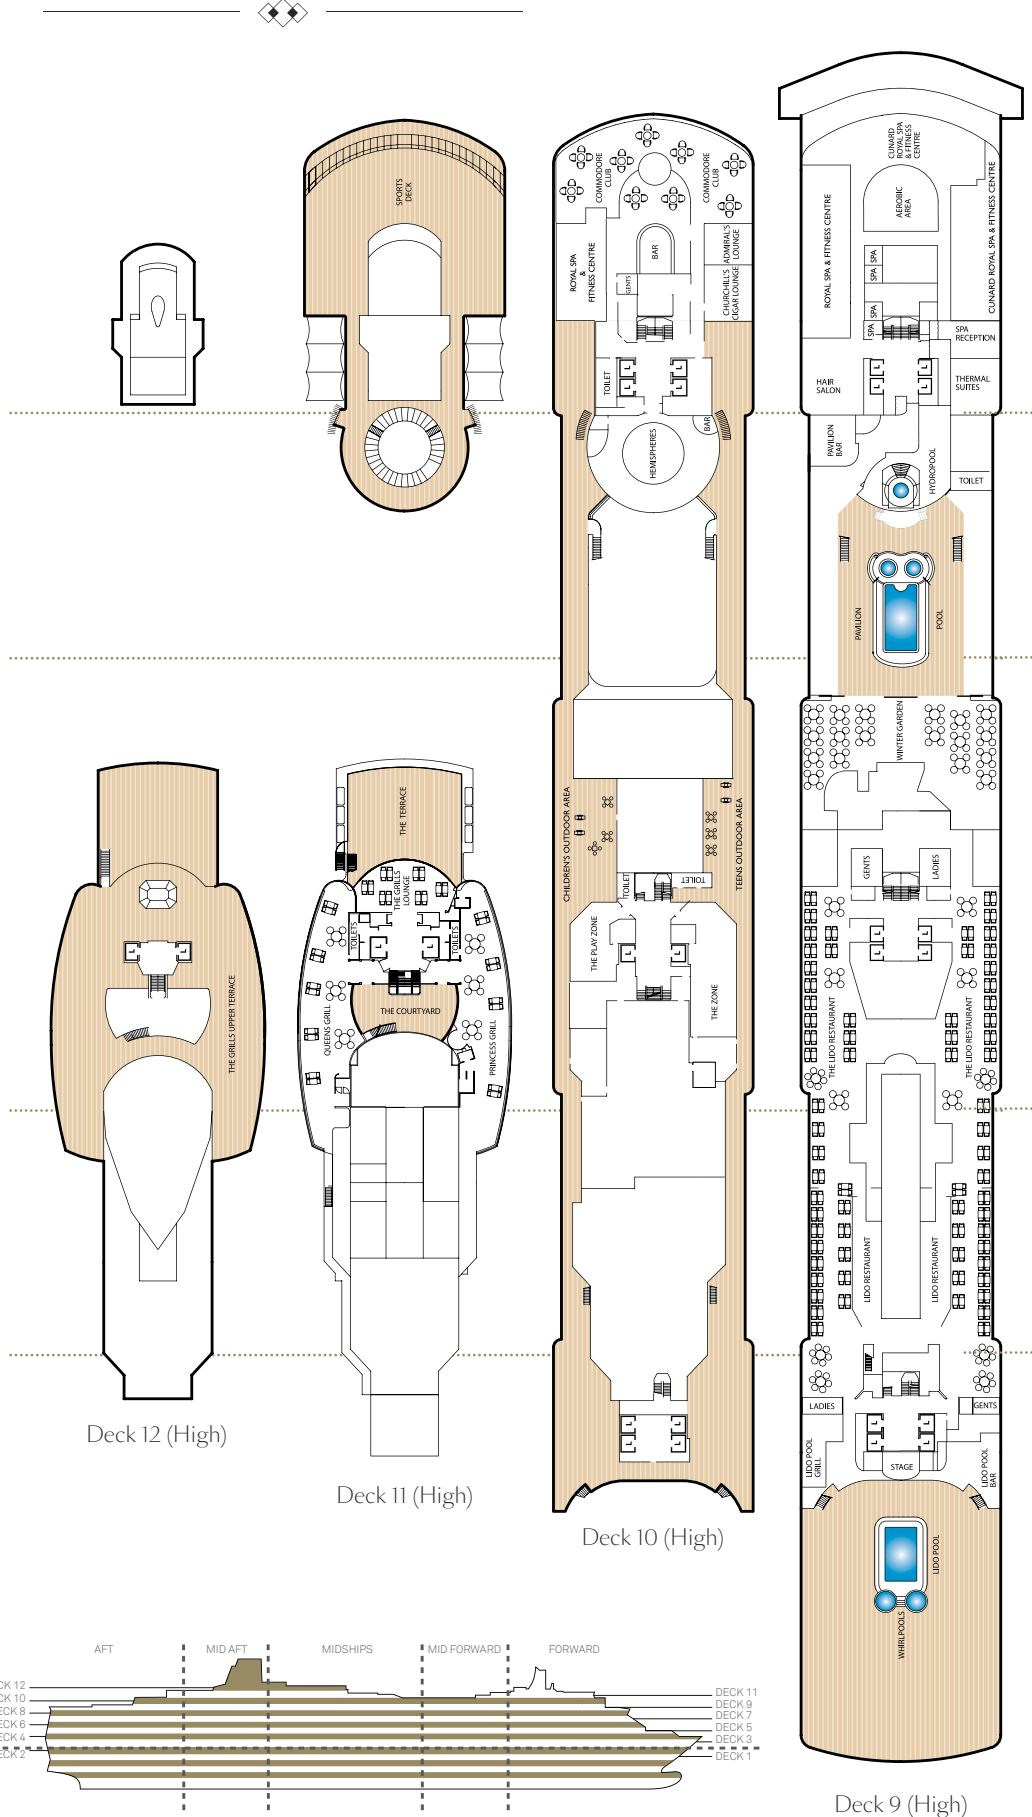

## Standard Inside

Midships High Decks 4,5,6,7,8 **IA**

Aft High Decks 5,6,7 **ID**

Forward/Aft High Decks 4,5,6,8 **IE**

Forward High Decks 4,8 **IF**

## Single

Oceanview Low Deck 2 **KC**

Inside Low Deck 2 **LC**

## Key to symbols

- L Lift
- † Indicates 2 lower berths and 1 upper berth
- + Indicates 3rd berth is a single sofa bed
- ‡ Indicates 3rd and 4th berth is a single sofa bed and one upper bed
- \* Staterooms have views obstructed by lifeboats
- × Views partially obstructed by lifeboat mechanism
- ▲ Wheelchair accessible
- Staterooms 7001 & 7002 shaded by Bridge Wings
- ◆ Staterooms 6.003 & 6.004 have forward facing ocean views
- Staterooms 4.001-4.042, Deck 4 Forward, have metal fronted balconies

# Queen Victoria Deck Plans 2017

From 4 June 2017 - 23 March 2018

Deck 12 (High)

Deck 11 (High)

Deck 10 (High)

Deck 9 (High)

Deck 8 (High)

Deck 7 (High)