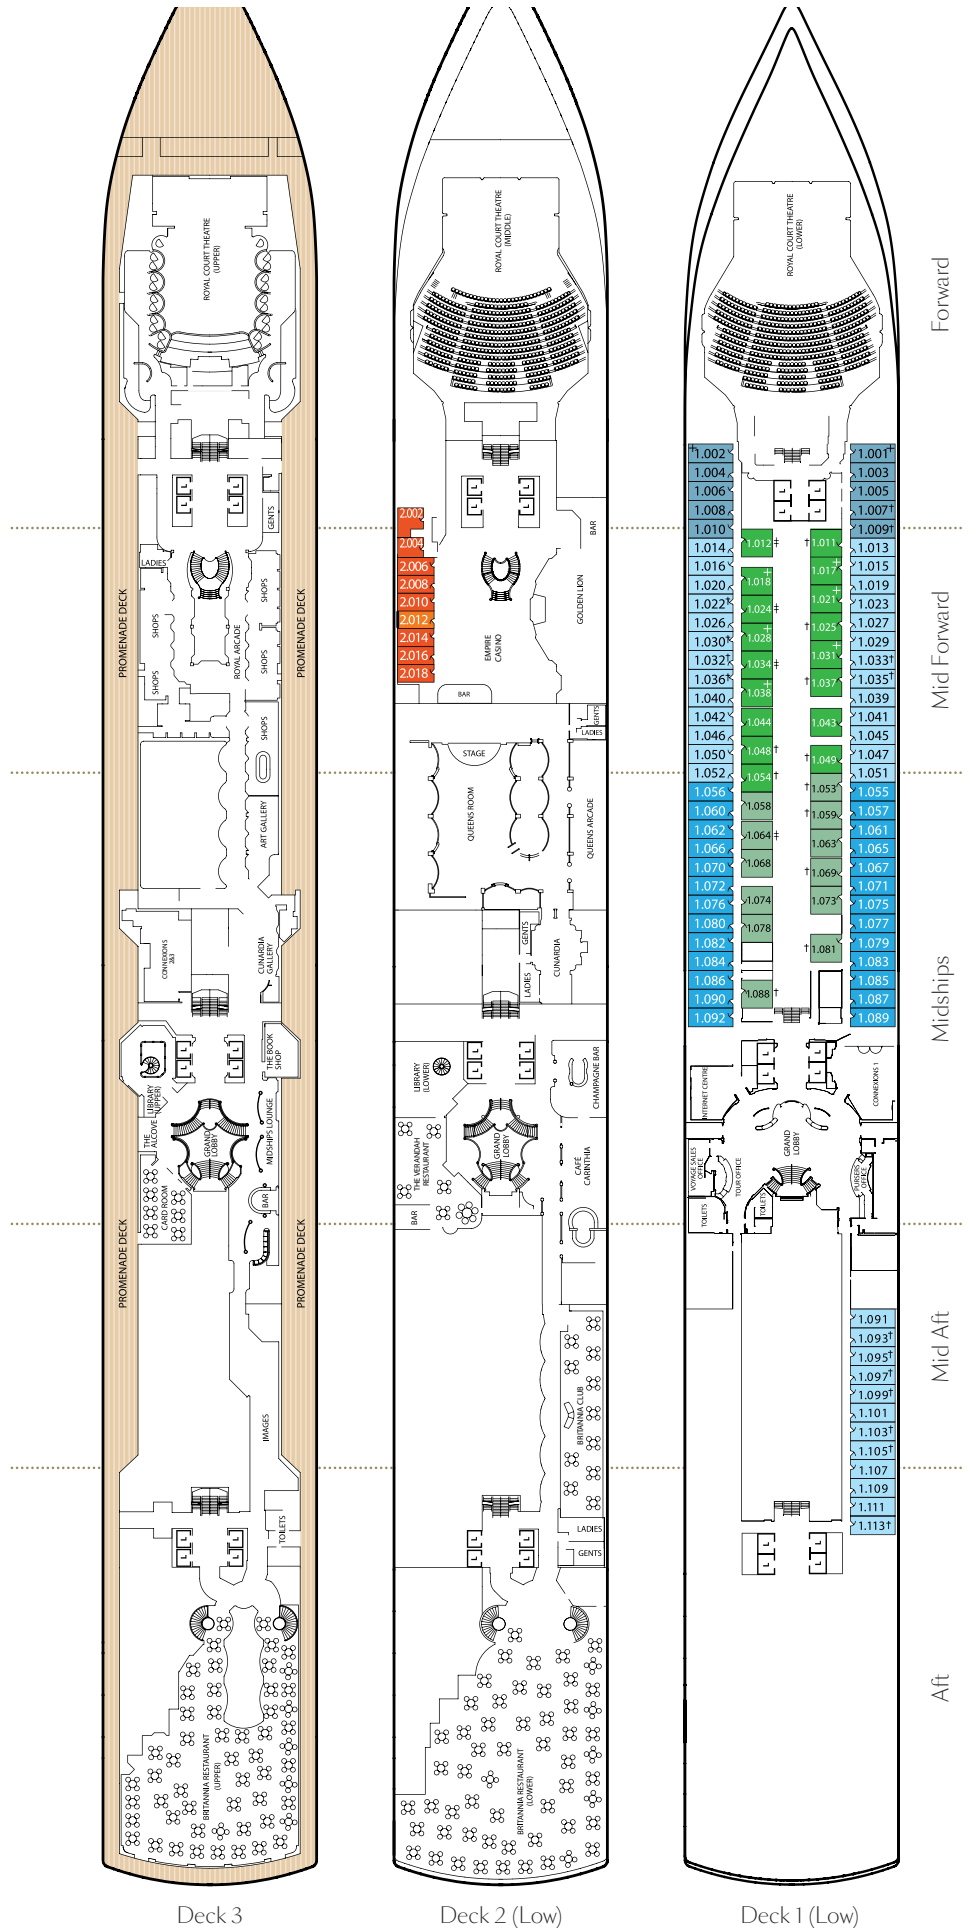

Stateroom category

Oceanview

- Midships Low Deck 1 **EB**
- Midships/Aft Low Deck 1 **EC**
- Forward Low Deck 1 **EF**

Deluxe Inside

- Midships Low Deck 1 **GB**
- Midships Low Deck 1 **GC**

Single

- Oceanview Low Deck 2 **KC**
- Inside Low Deck 2 **LC**

Key to symbols

- L Lift
- † Indicates 2 lower berths and 1 upper berth
- + Indicates 3rd berth is a single sofa bed
- ‡ Indicates 3rd and 4th berth is a single sofa bed and one upper bed

Ship facts

Entered Service:	2007
Planned Refit:	May 2017
Country of Registry:	Bermuda
Speed:	23.7 knots
Guest Capacity:	2,057
No. of Crew:	981
Length Overall:	964.5 feet
Width:	106 feet
Draft:	25.9 feet

View Queen Victoria stateroom accommodation online at cunard.com/qvstaterooms and virtual tours at cunard.com/qvtours

Deck 3

Deck 2 (Low)

Deck 1 (Low)

Forward

Mid Forward

Midships

Mid Aft

Aft