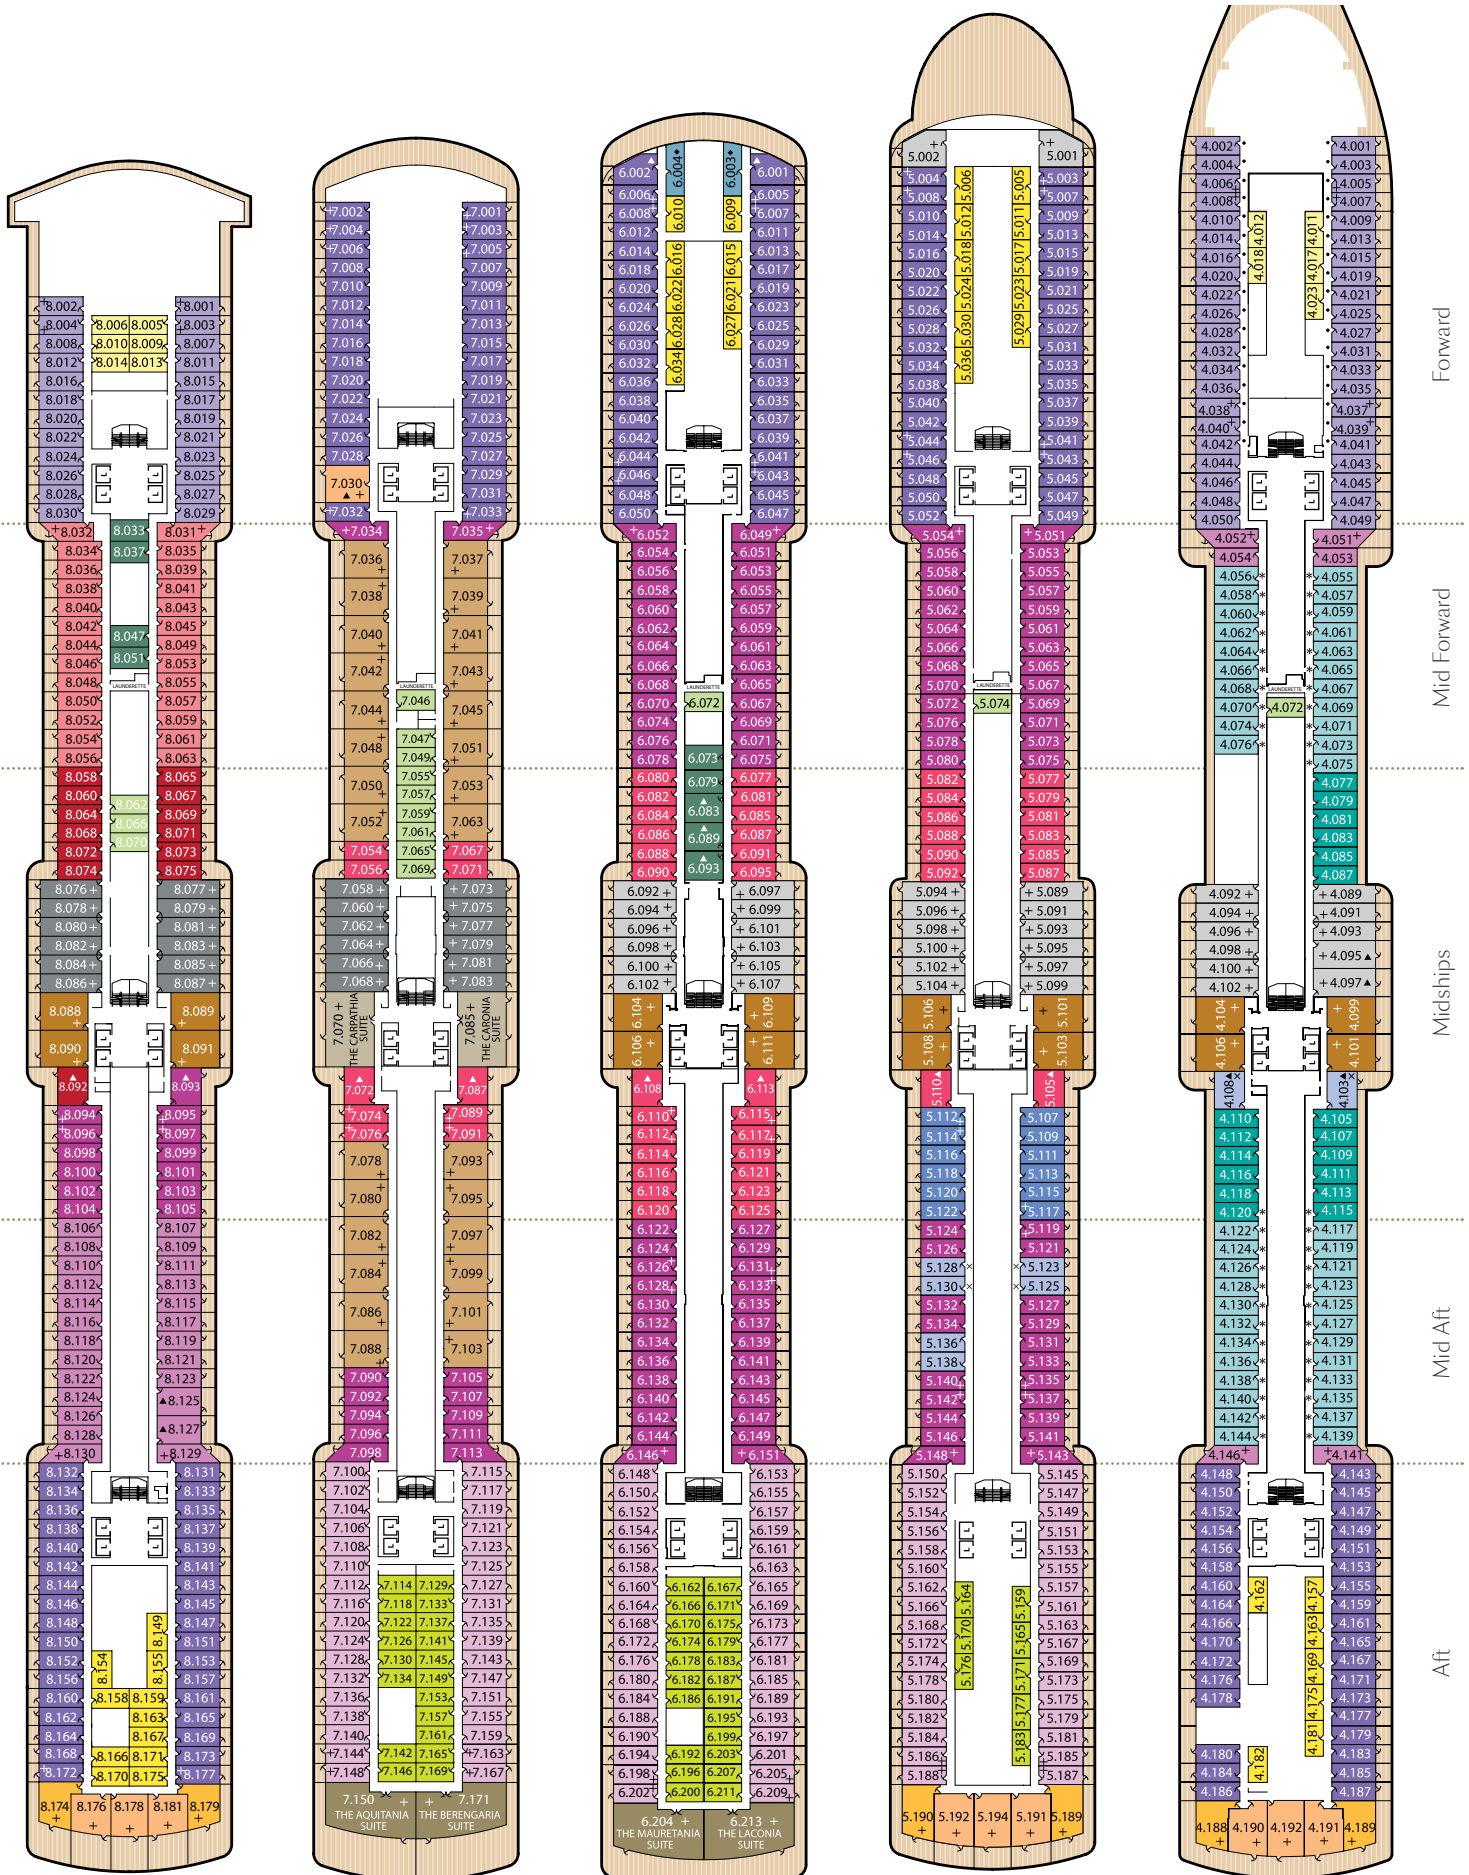

## Key to symbols

- L Lift
- † Indicates 2 lower berths and 1 upper berth
- + Indicates 3rd berth is a single sofa bed
- ‡ Indicates 3rd and 4th berth is a single sofa bed and one upper bed
- \* Staterooms have views obstructed by lifeboats
- × Views partially obstructed by lifeboat mechanism
- ▲ Wheelchair accessible
- Staterooms 7001 & 7002 shaded by Bridge Wings
- ◆ Staterooms 6.003 & 6.004 have forward facing ocean views
- Staterooms 4.001-4.042, Deck 4 Forward, have metal fronted balconies

# Queen Victoria Deck Plans 2017

From 4 June 2017 - 23 March 2018

Deck 12 (High)

Deck 11 (High)

Deck 10 (High)

Deck 9 (High)

Deck 8 (High)

Deck 7 (High)

Deck 6 (High)

Deck 5 (High)

Deck 4 (High)

Forward

Mid Forward

Midships

Mid Aft

Aft